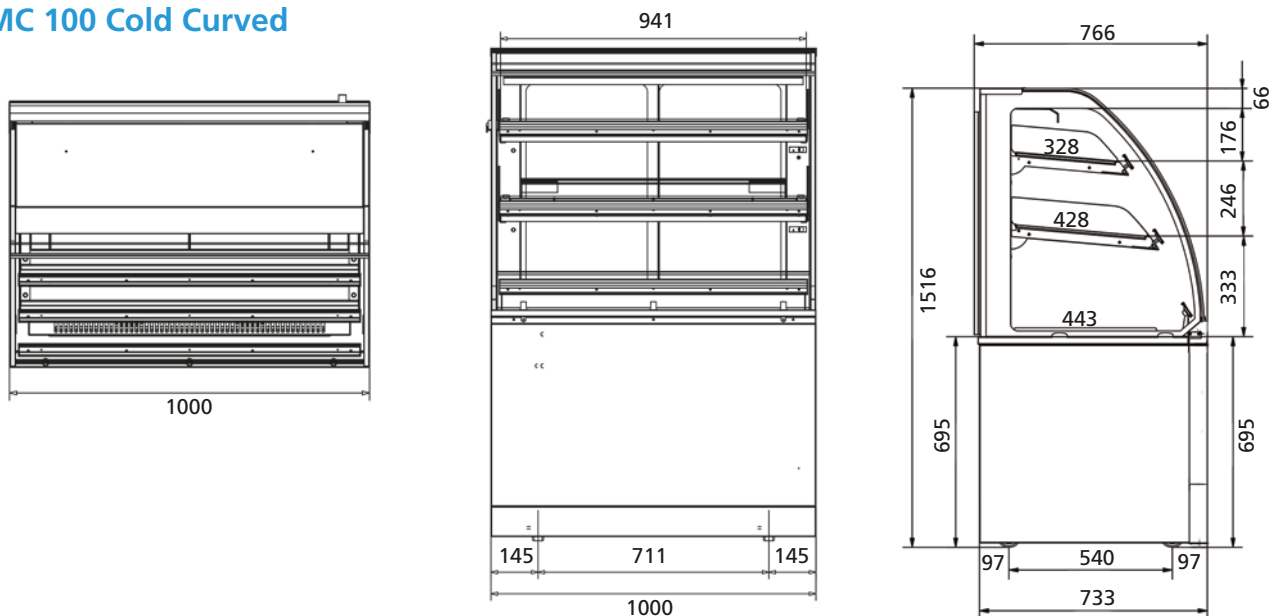

MC 100 Cold Curved

Specifications and technical data are subject to amendment without notice.

These are basic drawings. For more detailed technical information, please refer to the installation manual at www.frijado.com.

Fri-Jado B.V.

P.O. Box 560

4870 AN Etten-Leur

The Netherlands

Phone +31 76 50 85 400

Fax +31 76 50 85 444

e-mail info@frijado.com

www.frijado.com