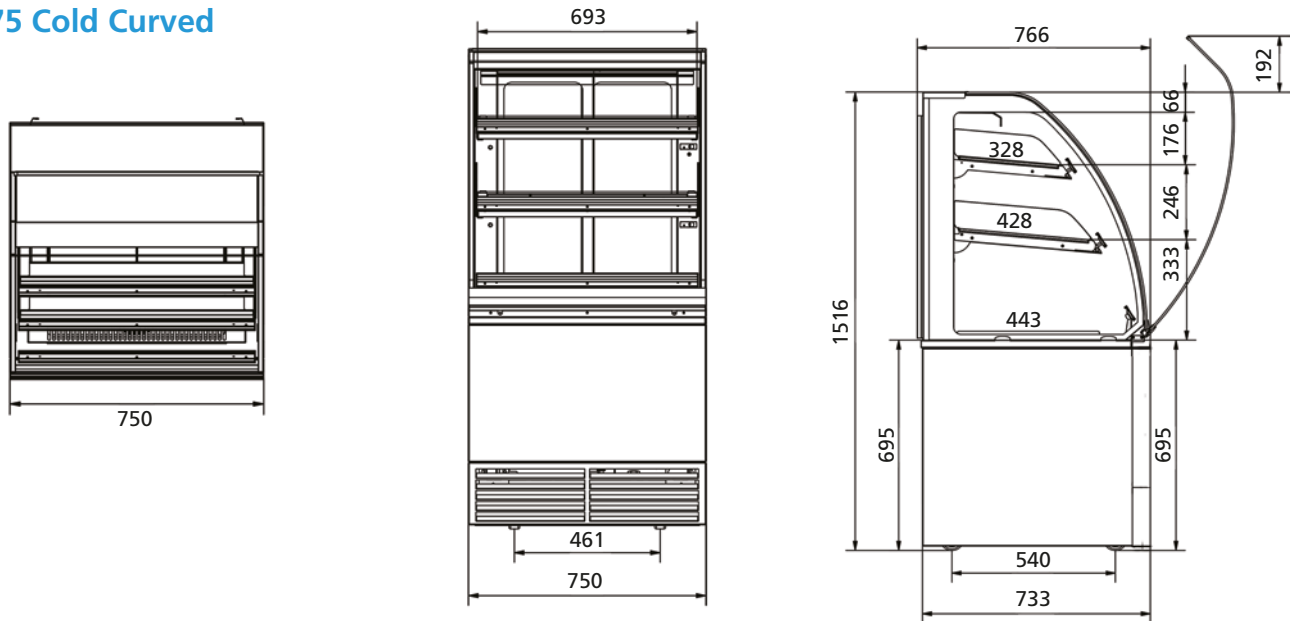

MC 75 Cold FS	MC 75 Cold SS	MC 100 Cold FS	MC 100 Cold SS
Width	750 mm	750 mm	1000 mm	1000 mm
Depth	766 mm	766 mm	766 mm	766 mm
Height	1516 mm	1516 mm	1516 mm	1516 mm
Net weight	161 kg	163 kg	190 kg	185 kg
Gross weight	188 kg	190 kg	224 kg	218 kg
Temperature class	3M2	3M2	3M2	3M2
Voltage	1N~230V	1N~230V	1N~230V	1N~230V
Frequency	50 Hz	50 Hz	50 Hz	50 Hz
Power	1,3 kW	1,3 kW	1,3 kW	1,3 kW
Refrigerant/GWP	R134A / 1430	R134A / 1430	R134A / 1430	R134A / 1430

MC 75 Cold Curved