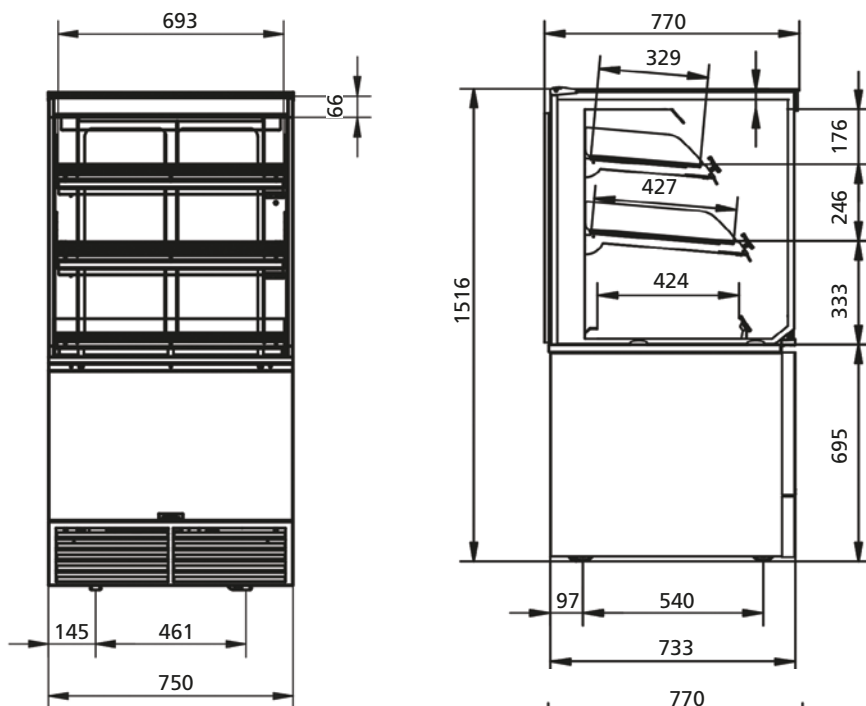

Features MC Cold Square

Top features

- Inline refrigerated display cabinet, full-serve or self-serve
- Can be combined with hot and ambient counters
- Available in 1000 and 750 mm width

Standard characteristics

- Product temperature maintained at between 5°C and 7°C
- Air circulation per shelf that holds temperature effectively
- Lighting on each shelf
- Thermo pane glass-increased insulation
- Double glass sliding doors for optimal operator access
- Stainless steel and powder-coated interior and exterior
- Ideal for sandwiches, rolls, dairy products and other meal solutions
- Point-of-sales promotion options in price strips

POS options

MC 100 Hot Square

Three presentation levels

Various combinations possible

	MC 75 square cold FS	MC 75 square cold SS	MC 100 square cold FS	MC 100 square cold SS
Width	750 mm	750 mm	1000 mm	1000 mm
Depth	770 mm	770 mm	770 mm	770 mm
Height	1516 mm	1516 mm	1516 mm	1516 mm
Net weight	164 kg	165 kg	194 kg	187 kg
Gross weight	191 kg	192 kg	228 kg	220 kg
Temperature class	3M2	3M2	3M2	3M2
Voltage	1N~230V	1N~230V	1N~230V	1N~230V
Frequency	50Hz	50 Hz	50 Hz	50 Hz
Power	1,3 kW	1,3 kW	1,3 kW	1,3 kW
Refrigerant/GWP	R134A / 1430	R134A / 1430	R134A / 1430	R134A / 1430

MC 75 Cold Square

MC 100 Cold Square

Specifications and technical data are subject to amendment without prior notice.

These are basic drawings. For more detailed technical information, please refer to the installation manual at www.frijado.com.