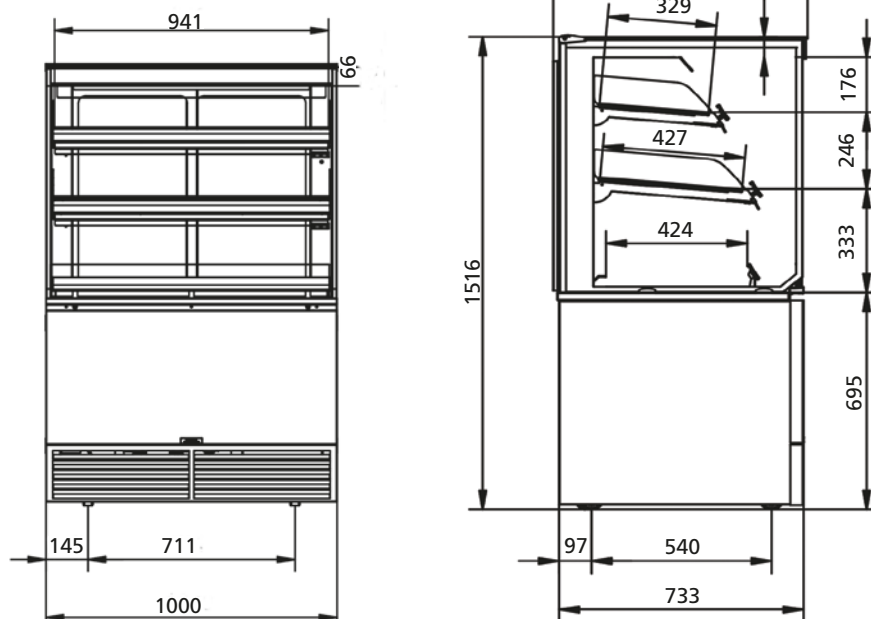

Features MC Cold Square

Top features

- Inline refrigerated display cabinet, full-serve or self-serve
- Can be combined with hot and ambient counters
- Available in 1000 and 750 mm width

Standard characteristics

POS options

MC 100 Hot Square

Three presentation levels

Various combinations possible

	MC 75 square cold FS	MC 75 square cold SS	MC 100 square cold FS	MC 100 square cold SS
Width	750 mm	750 mm	1000 mm	1000 mm
Depth	770 mm	770 mm	770 mm	770 mm
Height	1516 mm	1516 mm	1516 mm	1516 mm
Net weight	164 kg	165 kg	194 kg	187 kg
Gross weight	191 kg	192 kg	228 kg	220 kg
Temperature class	3M2	3M2	3M2	3M2
Voltage	1N~230V	1N~230V	1N~230V	1N~230V
Frequency	50Hz	50 Hz	50 Hz	50 Hz
Power	1,3 kW	1,3 kW	1,3 kW	1,3 kW
Refrigerant/GWP	R134A / 1430	R134A / 1430	R134A / 1430	R134A / 1430

MC 75 Cold Square

MC 100 Cold Square

Specifications and technical data are subject to amendment without prior notice.

These are basic drawings. For more detailed technical information, please refer to the installation manual at www.frijado.com.