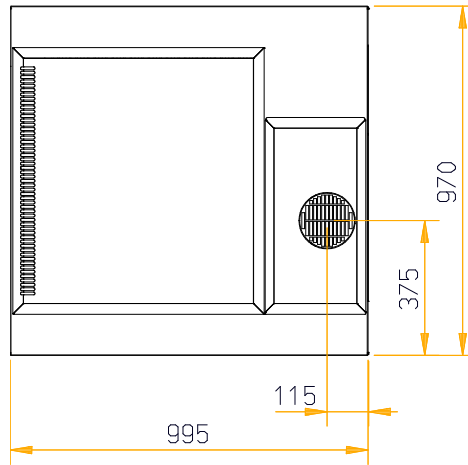

TDR 8 ventless hood

Ventless hood

Dimensions TDR 5 hood

Width	835 mm
Depth	855 mm
Height	375 mm
Net weight	72 kg
Gross weight	90 kg

Dimensions TDR 8 | TDR 8 + 8 hood

Width	995 mm
Depth	970 mm
Height	375 mm
Net weight	77 kg
Gross weight	97 kg

Dimensions TDR 5 auto-clean hood

Width	885 mm
Depth	930 mm
Height	375 mm
Net weight	77 kg
Gross weight	95 kg

Dimensions TDR 8 auto-clean | TDR 8 + 8 auto-clean hood

Width	1045 mm
Depth	1080 mm
Height	375 mm
Net weight	82 kg
Gross weight	102 kg