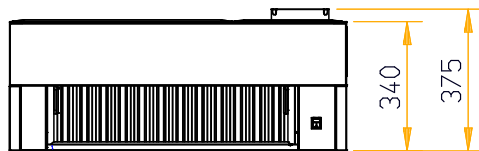

TDR 5 auto-clean ventless hood