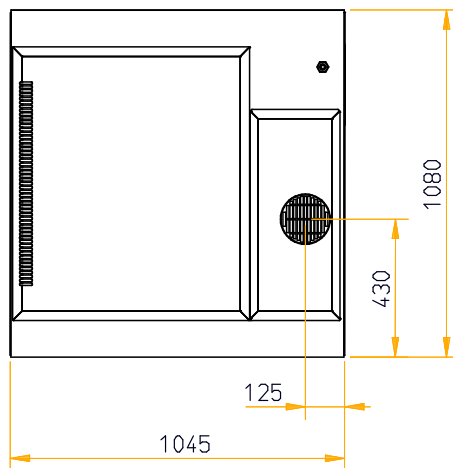

TDR 8 auto-clean ventless hood

Dimensions LDR 8 auto-clean | LDR 8 + 8 auto-clean hood

Width	1285 mm
Depth	1080 mm
Height	375 mm
Net weight	90 kg
Gross weight	125 kg

Technical specifications TDR and LDR hoods

Sound pressure	< 70 dB(A)
Voltage	1N~230V
Frequency	50/60 Hz
Required power	0.4 kW
Max. nom. current	1.5/1.7 A
Plug	Schuko 16A
Length of power cable	aprox 2,20 m