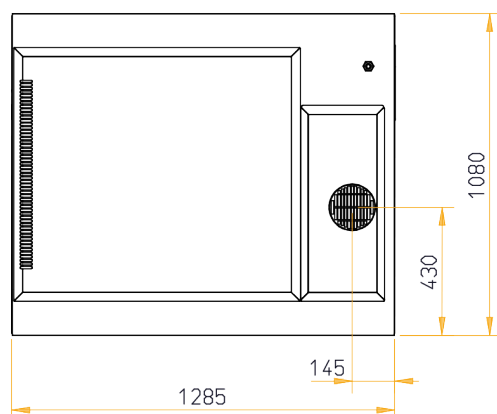

LDR 8 auto-clean ventless hood

Specifications and technical data are subject to amendment without prior notice.

These are basic drawings. For more detailed technical information, please refer to the installation manual at www.frijado.com.

www.frijado.com