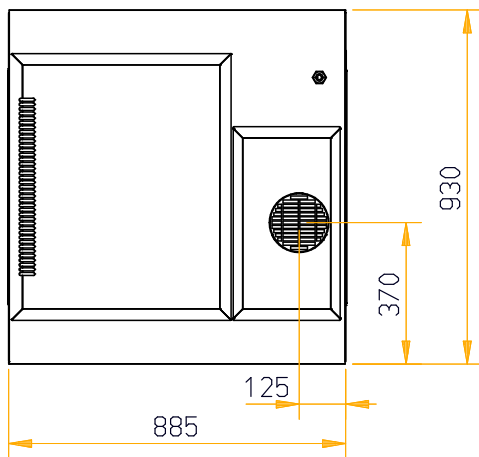

TDR 5 auto-clean ventless hood