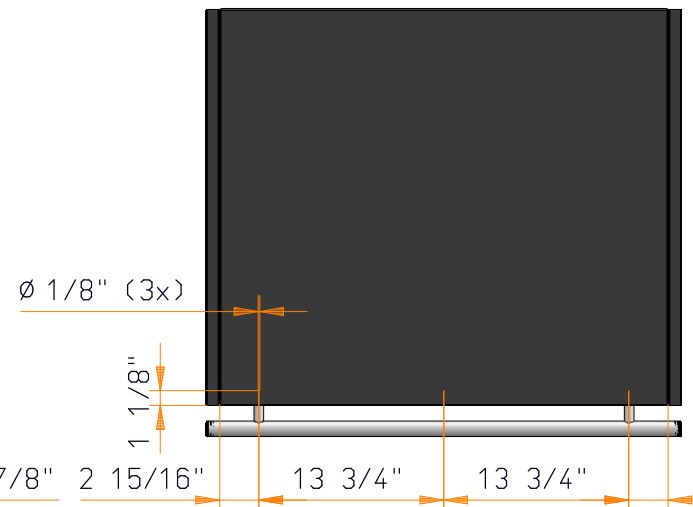

Brand setting guide
MDD 3/4/5-level

Imperial
All dimensions in inches

Variable length dimensions for
24/36/48" models

Mounting points header
MDD 24 4/5-level

Mounting points header
MDD 36 4/5-level

Mounting points header
MDD 48 4/5-level

Side glass MDD 3-level

Side glass MDD 4-level

Side glass MDD 5-level

Panel dimensions

Panel dimensions

Price rail dimensions