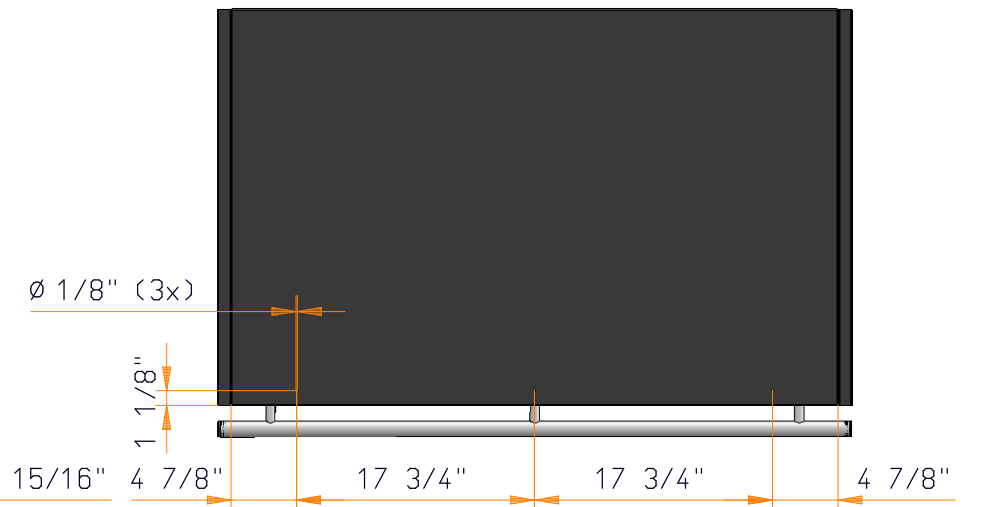

Brand setting guide
MDD 3/4/5-level

Imperial
All dimensions in inches

Variable length dimensions for
24/36/48" models

Mounting points header
MDD 24 4/5-level

Mounting points header
MDD 36 4/5-level

Mounting points header
MDD 48 4/5-level

Side glass MDD 3-level

Side glass MDD 4-level

Side glass MDD 5-level

Panel dimensions

Panel dimensions

Price rail dimensions