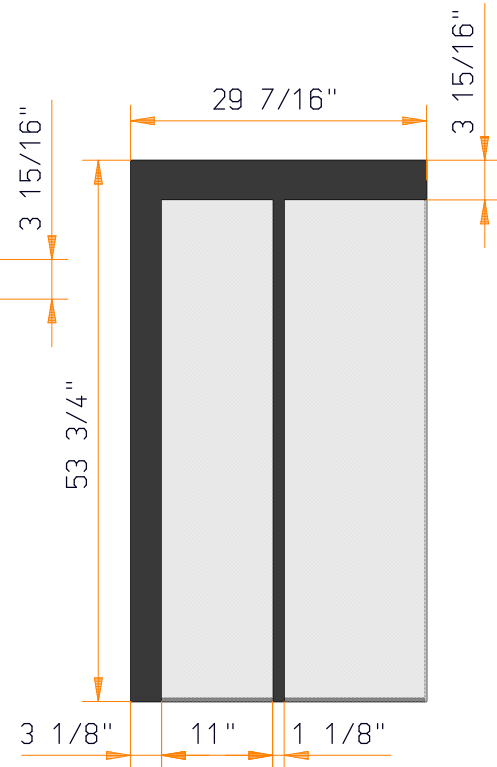

Brand setting guide
MDD 3/4/5-level

Imperial
All dimensions in inches

Variable length dimensions for
24/36/48" models

Mounting points header
MDD 24 4/5-level

Mounting points header
MDD 36 4/5-level

Mounting points header
MDD 48 4/5-level

Side glass MDD 3-level

Side glass MDD 4-level

Side glass MDD 5-level

Panel dimensions

Panel dimensions

Price rail dimensions