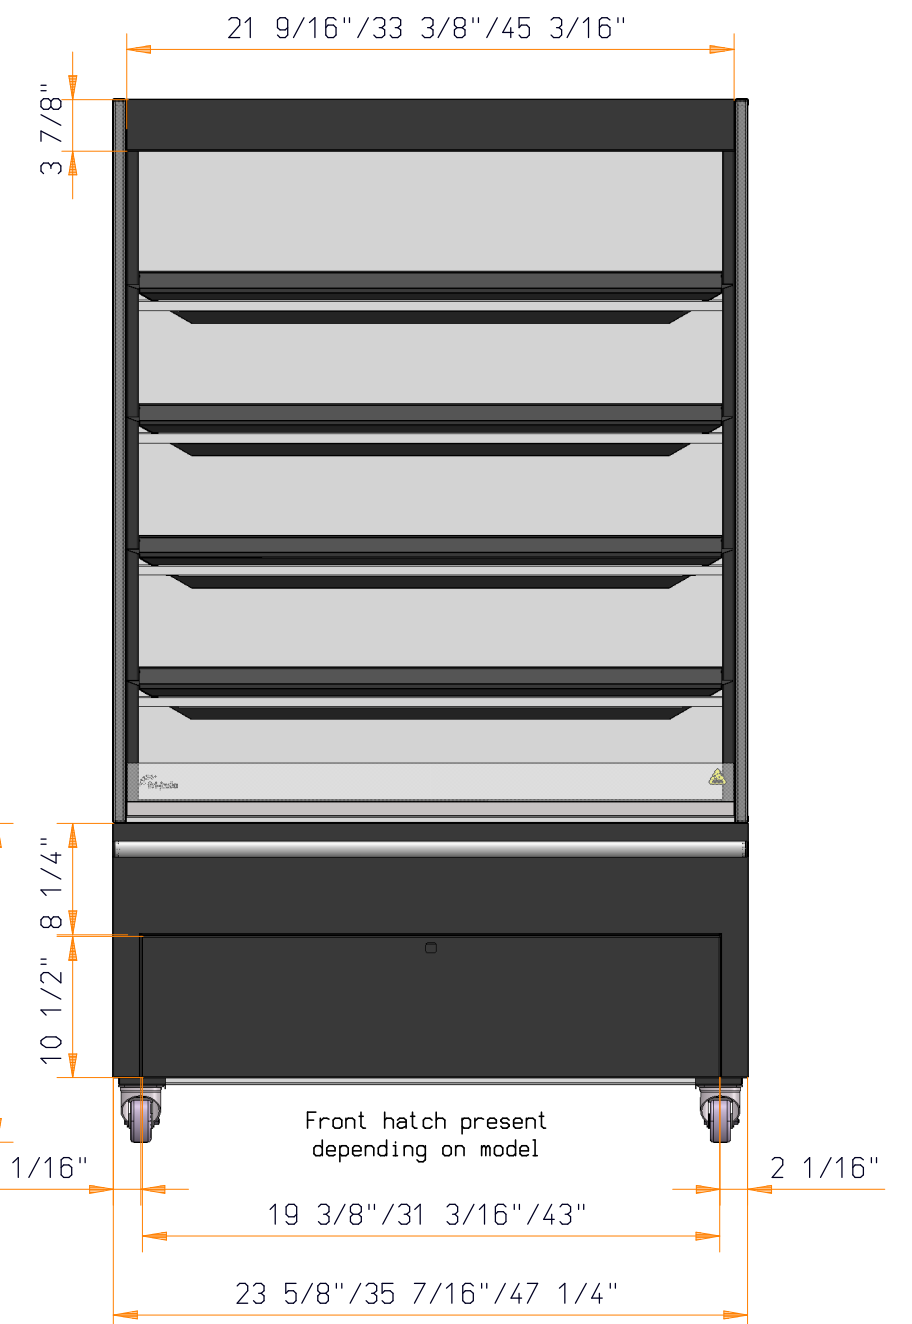

Brand setting guide
MDD 3/4/5-level

Imperial
All dimensions in inches

Variable length dimensions for
24/36/48" models

Mounting points header
MDD 24 4/5-level

Mounting points header
MDD 36 4/5-level

Mounting points header
MDD 48 4/5-level

Side glass MDD 3-level

Side glass MDD 4-level

Side glass MDD 5-level

Panel dimensions

Panel dimensions

Price rail dimensions