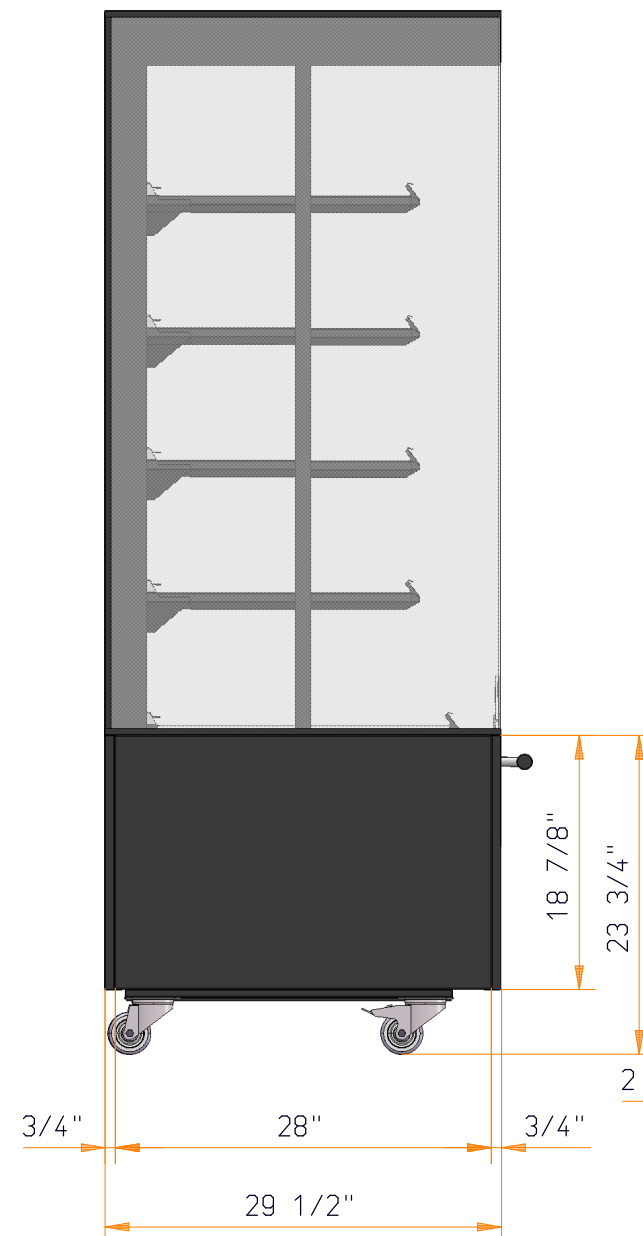

Brand setting guide
MDD 3/4/5-level

Imperial
All dimensions in inches

Variable length dimensions for
24/36/48" models

Mounting points header
MDD 24 4/5-level

Mounting points header
MDD 36 4/5-level

Mounting points header
MDD 48 4/5-level

Side glass MDD 3-level

Side glass MDD 4-level

Side glass MDD 5-level

Panel dimensions

Panel dimensions

Price rail dimensions