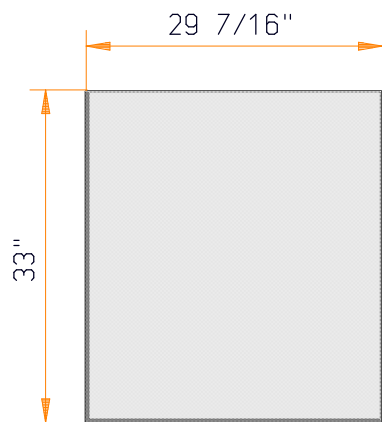

Brand setting guide
MDD 3/4/5-level

Imperial
All dimensions in inches

Variable length dimensions for
24/36/48" models

Mounting points header
MDD 24 4/5-level

Mounting points header
MDD 36 4/5-level

Mounting points header
MDD 48 4/5-level

Side glass MDD 3-level

Side glass MDD 4-level

Side glass MDD 5-level

Panel dimensions

Panel dimensions

Price rail dimensions