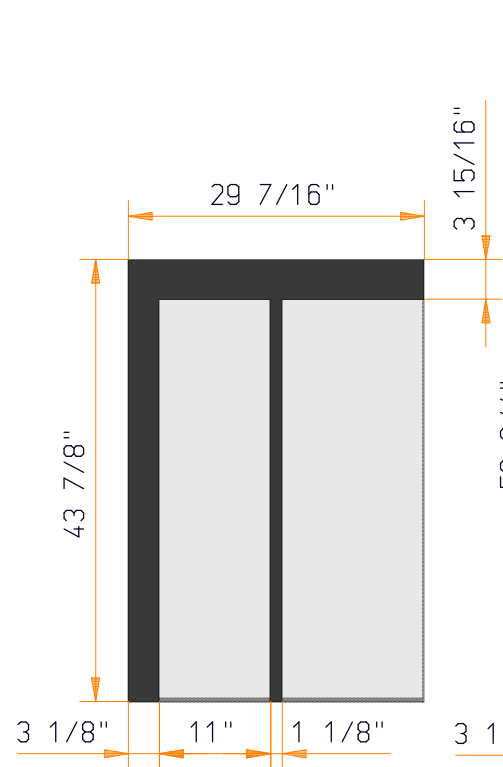

Brand setting guide
MDD 3/4/5-level

Imperial
All dimensions in inches

Variable length dimensions for
24/36/48" models

Mounting points header
MDD 24 4/5-level

Mounting points header
MDD 36 4/5-level

Mounting points header
MDD 48 4/5-level

Side glass MDD 3-level

Side glass MDD 4-level

Side glass MDD 5-level

Panel dimensions

Panel dimensions

Price rail dimensions