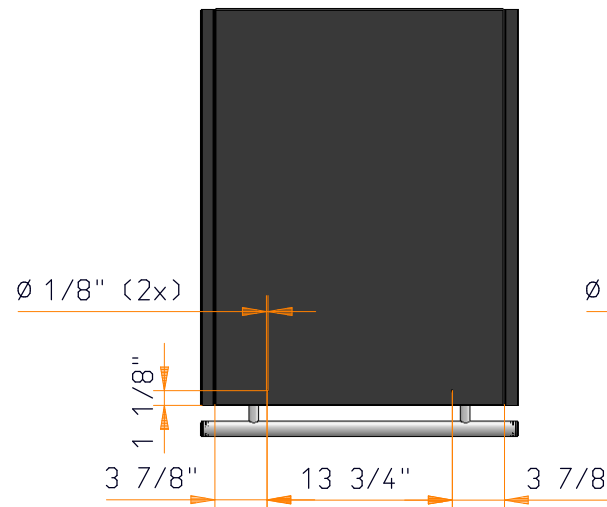

Brand setting guide
MDD 3/4/5-level

Imperial
All dimensions in inches

Variable length dimensions for
24/36/48" models

Mounting points header
MDD 24 4/5-level

Mounting points header
MDD 36 4/5-level

Mounting points header
MDD 48 4/5-level

Side glass MDD 3-level

Side glass MDD 4-level

Side glass MDD 5-level

Panel dimensions

Panel dimensions

Price rail dimensions